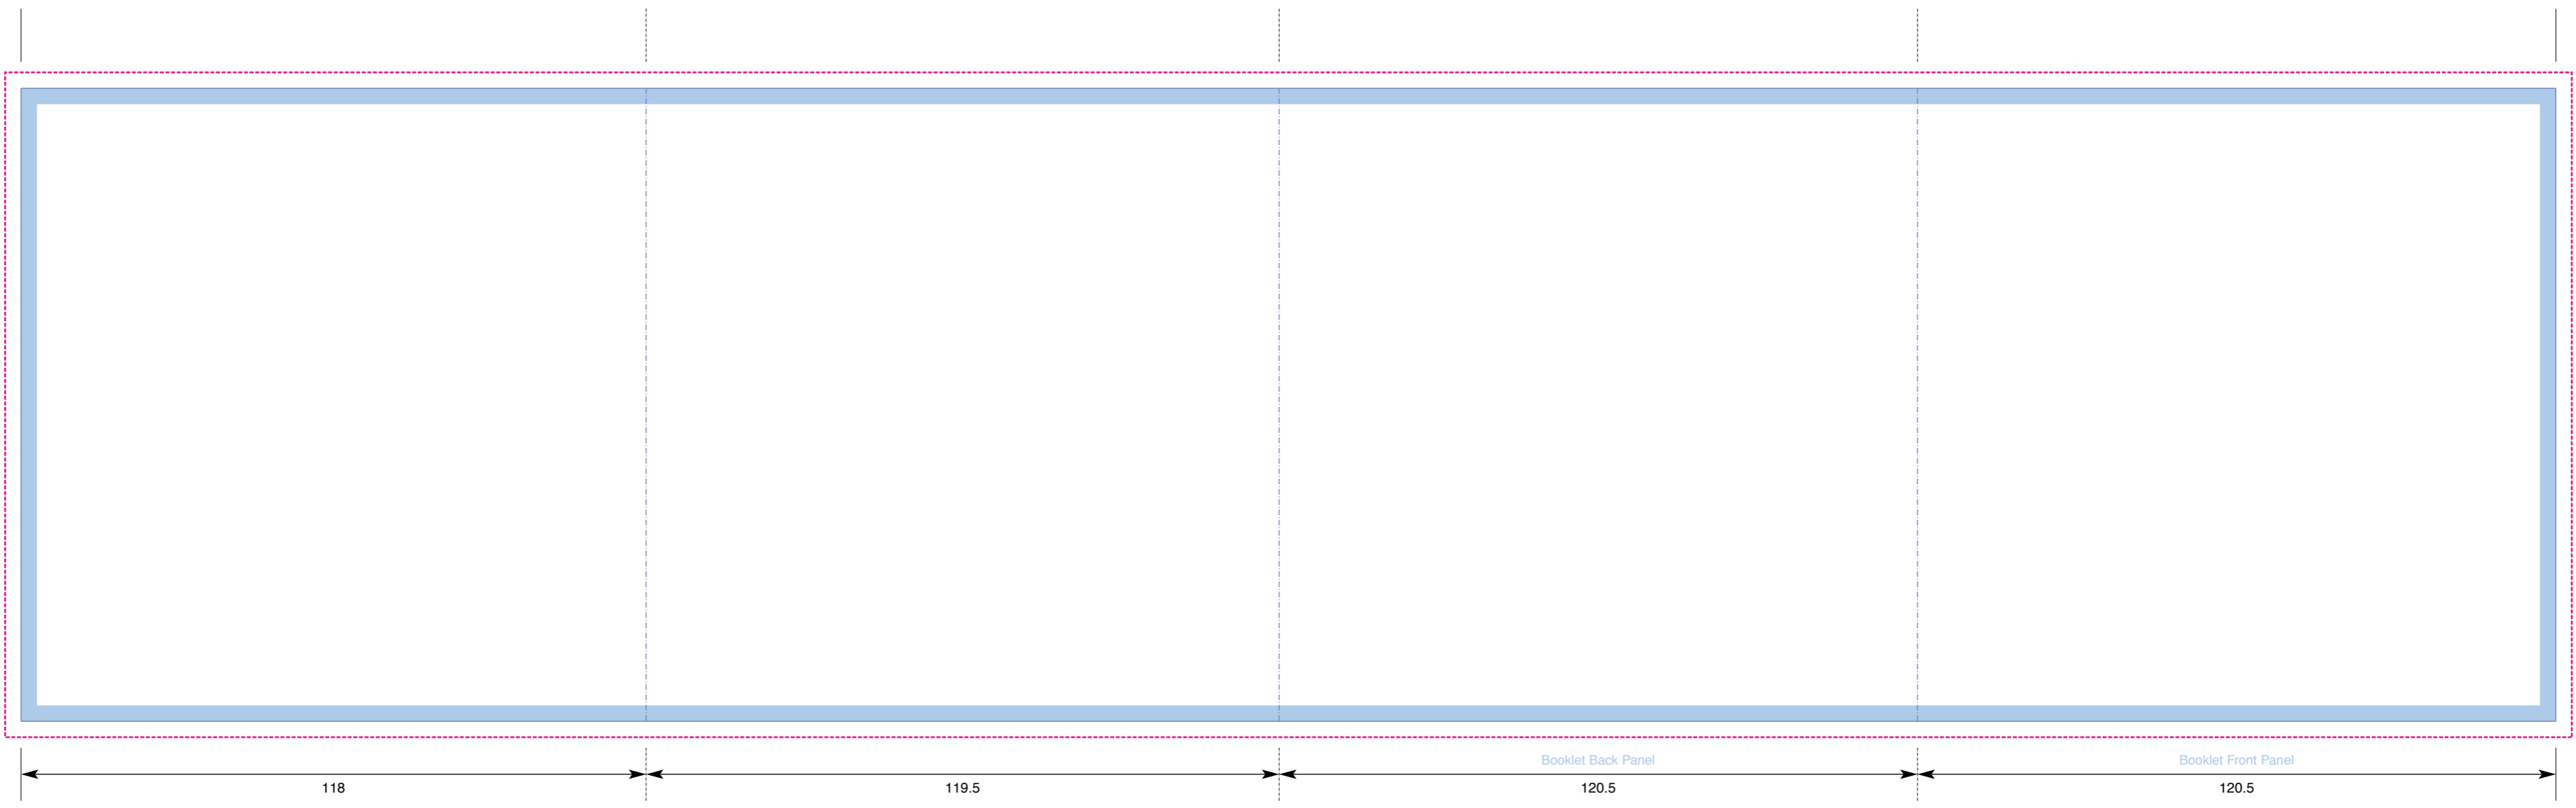

- No text area
- Bleed
- Trim
- Fold

118

119.5

120.5

120.5

119.5

Booklet Back Panel

Booklet Front Panel