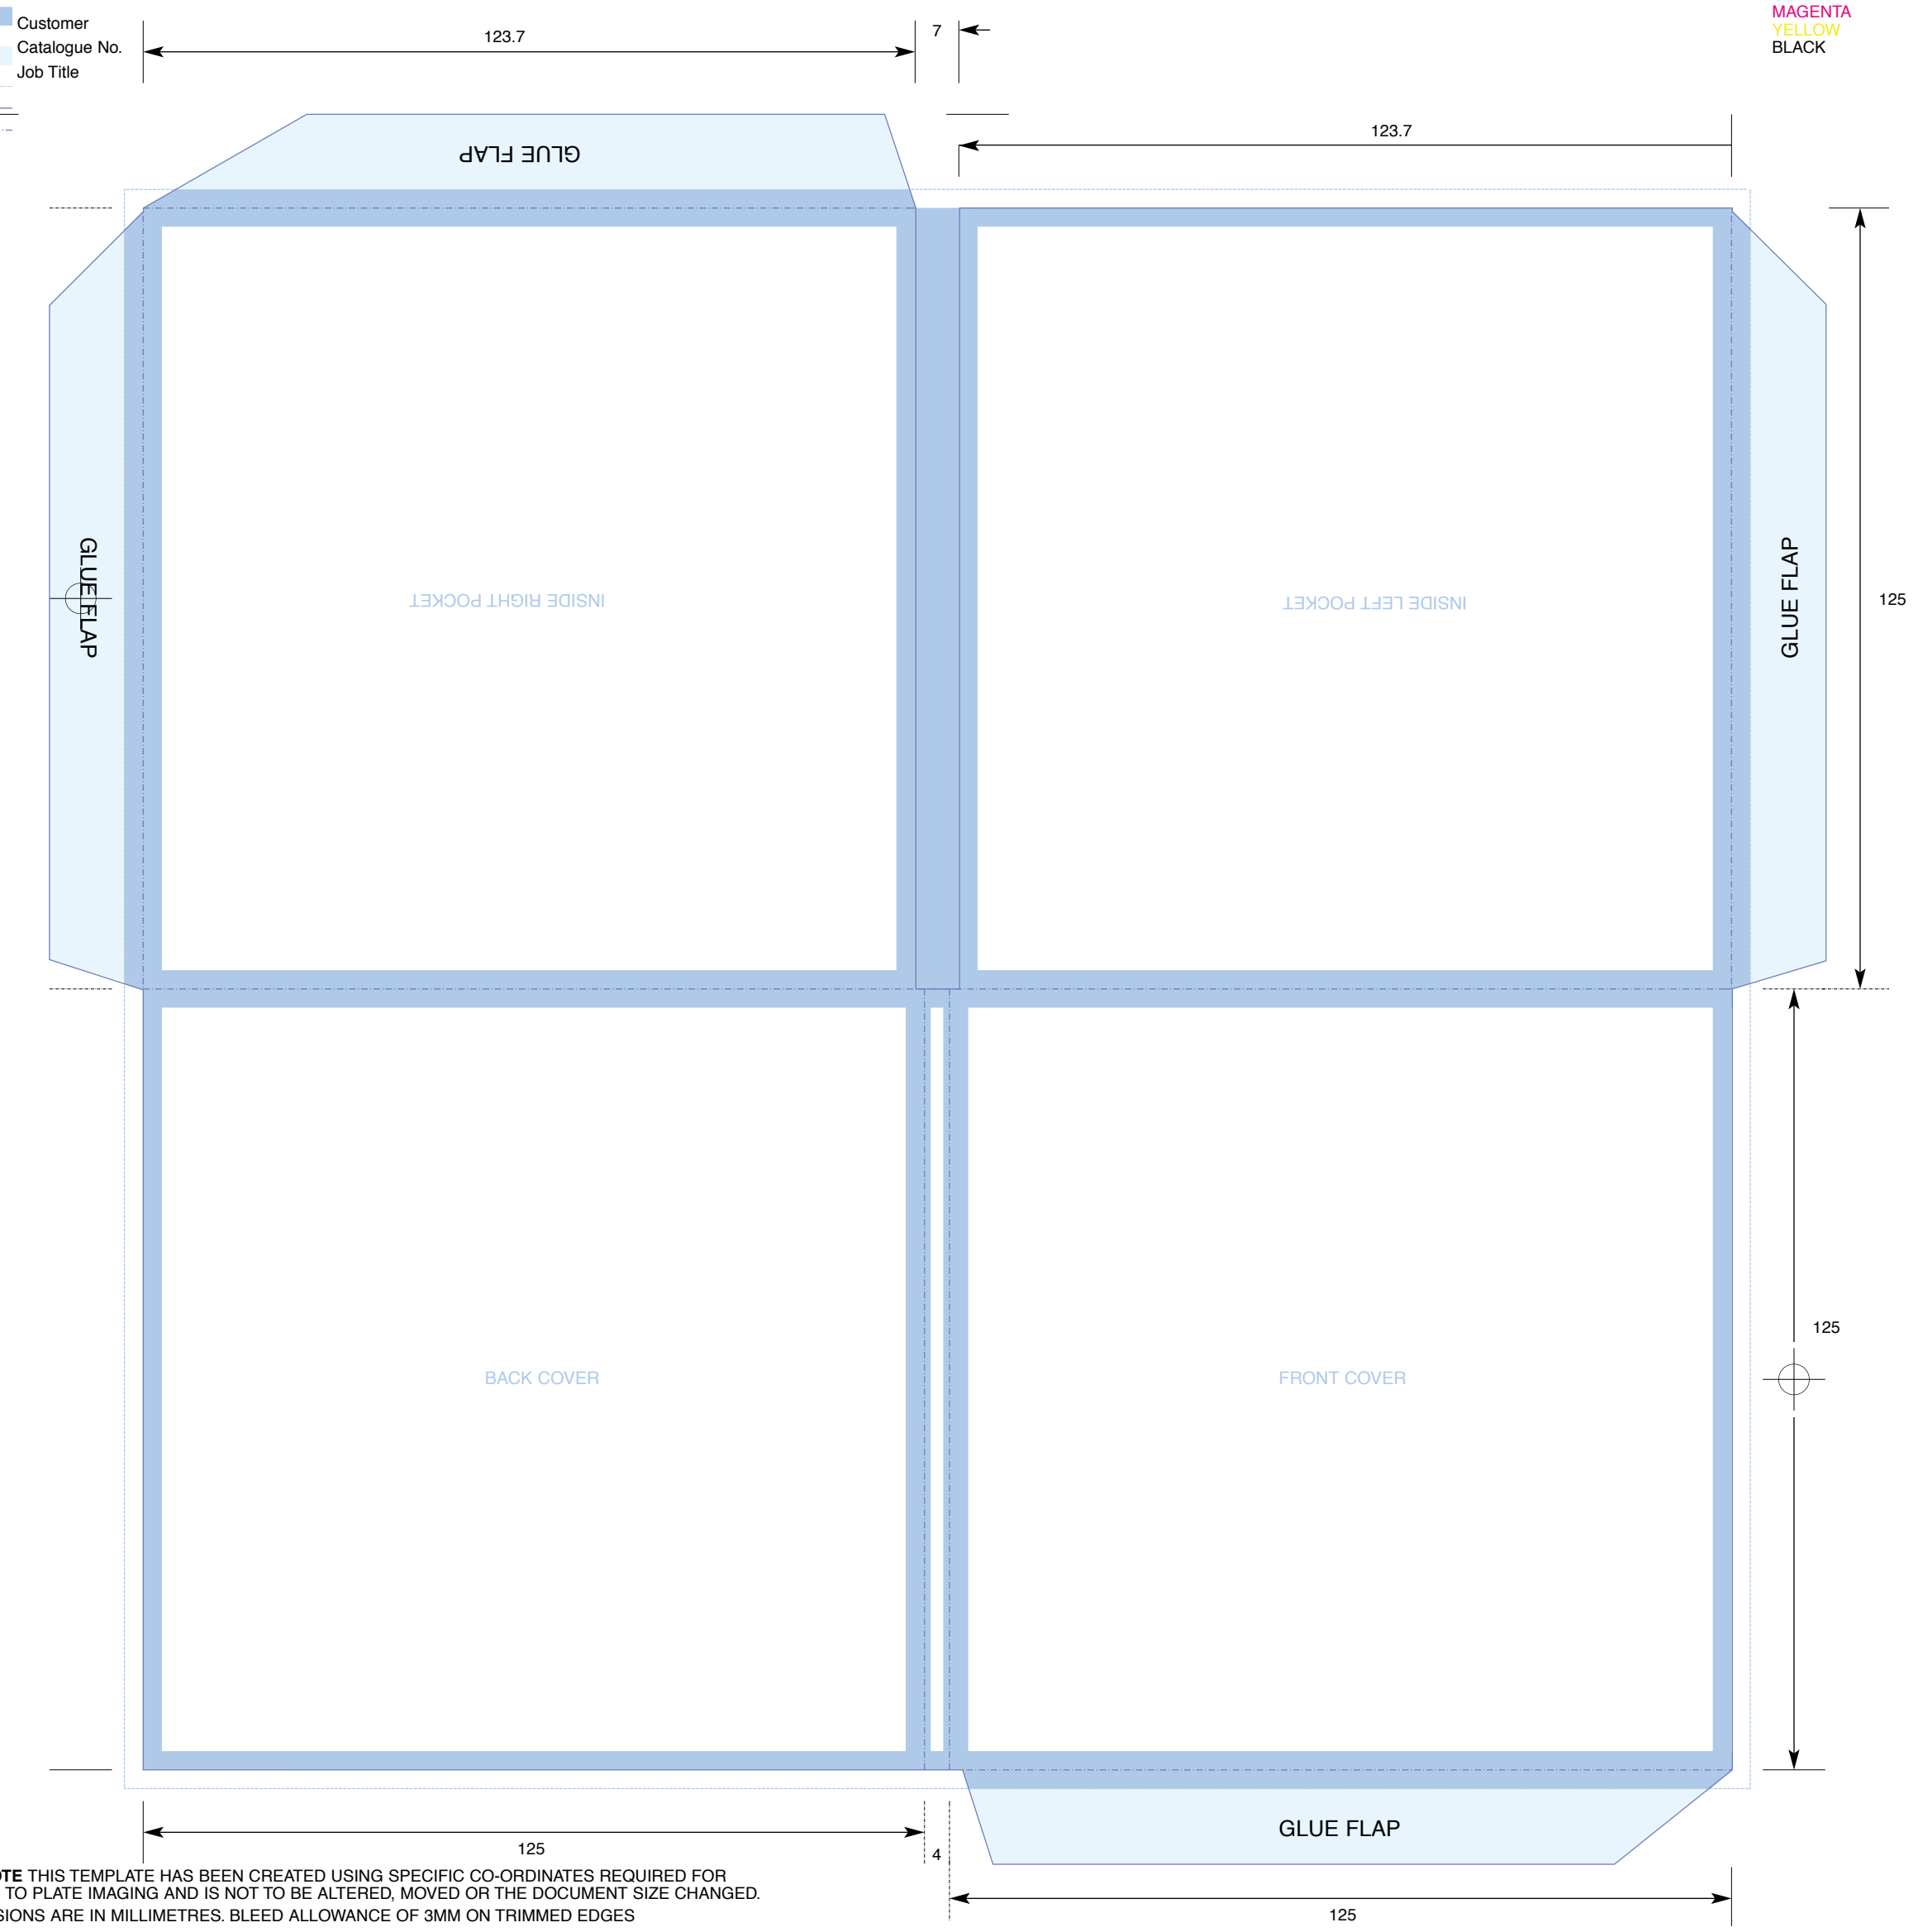

Key:  
 No text area  
 No print area  
 Bleed  
 Trim  
 Fold

COLOURS  
 CYAN  
 MAGENTA  
 YELLOW  
 BLACK

**PLEASE NOTE** THIS TEMPLATE HAS BEEN CREATED USING SPECIFIC CO-ORDINATES REQUIRED FOR COMPUTER TO PLATE IMAGING AND IS NOT TO BE ALTERED, MOVED OR THE DOCUMENT SIZE CHANGED. ALL DIMENSIONS ARE IN MILLIMETRES. BLEED ALLOWANCE OF 3MM ON TRIMMED EDGES