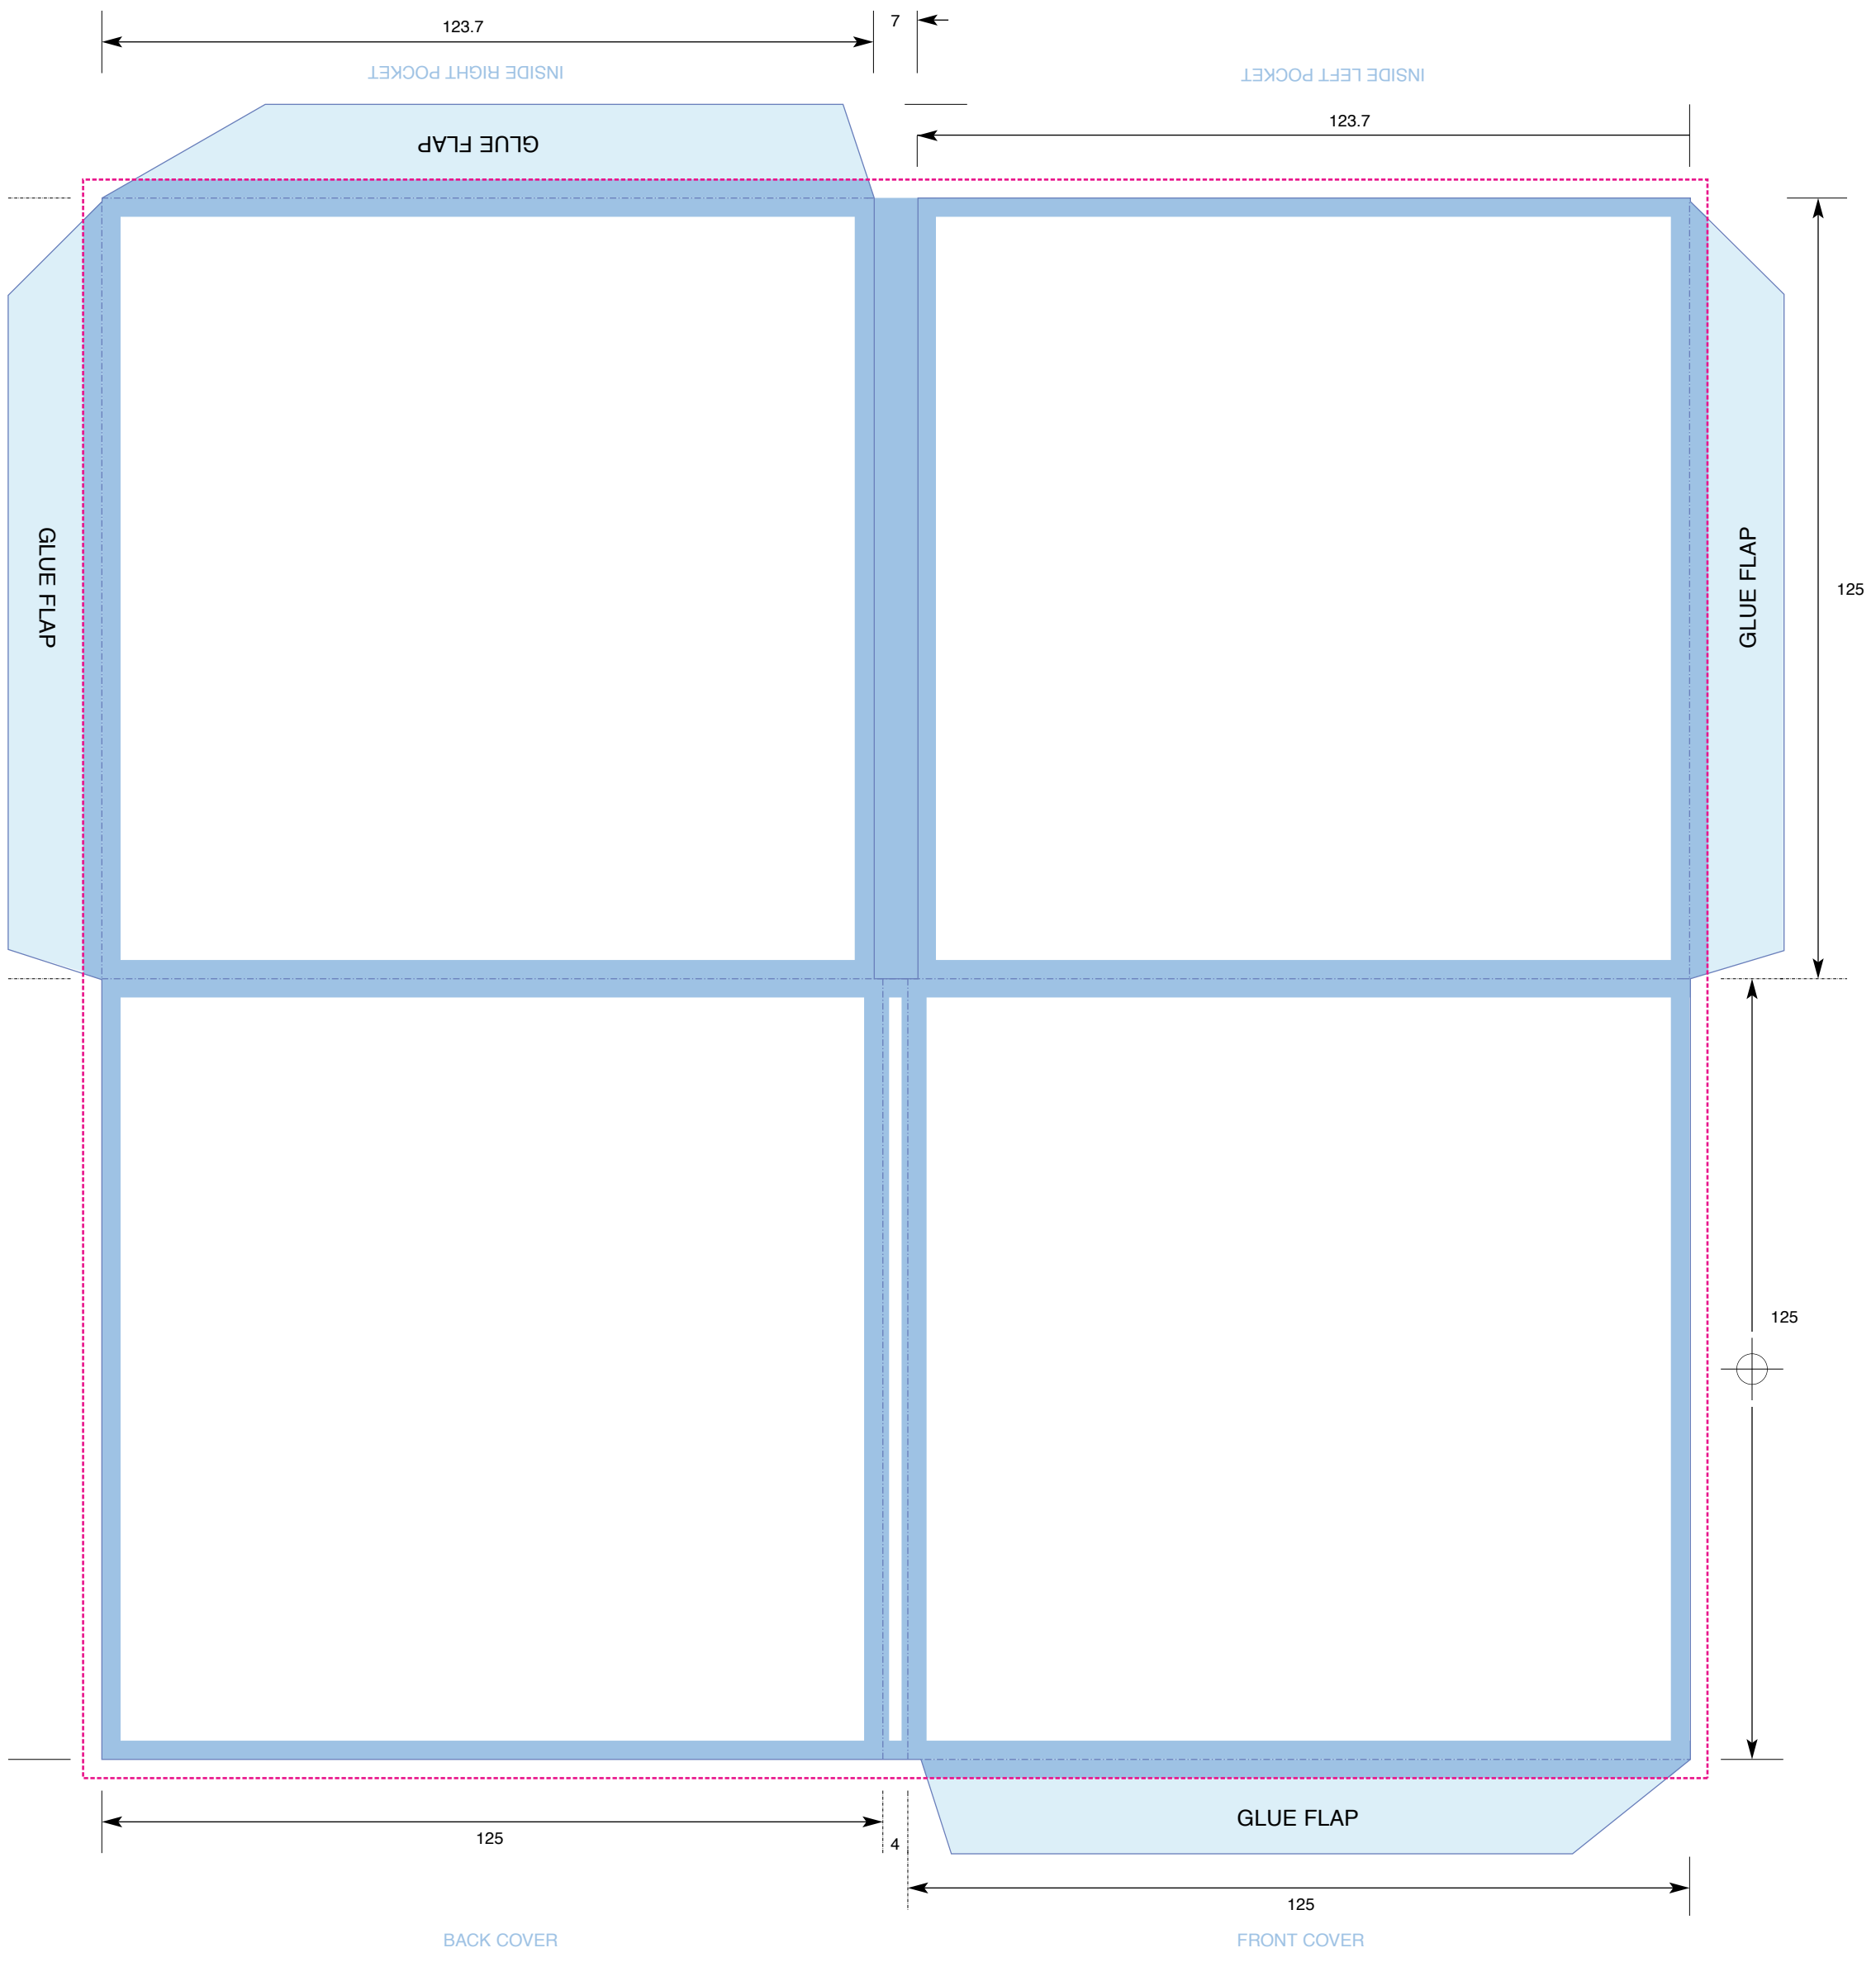

- Key:
- No text area
- Bleed
- Trim
- Fold

123.7

7

INSIDE RIGHT POCKET

INSIDE LEFT POCKET

GLUE FLAP

123.7

125

GLUE FLAP

GLUE FLAP

125

125

4

BACK COVER

GLUE FLAP

125

FRONT COVER