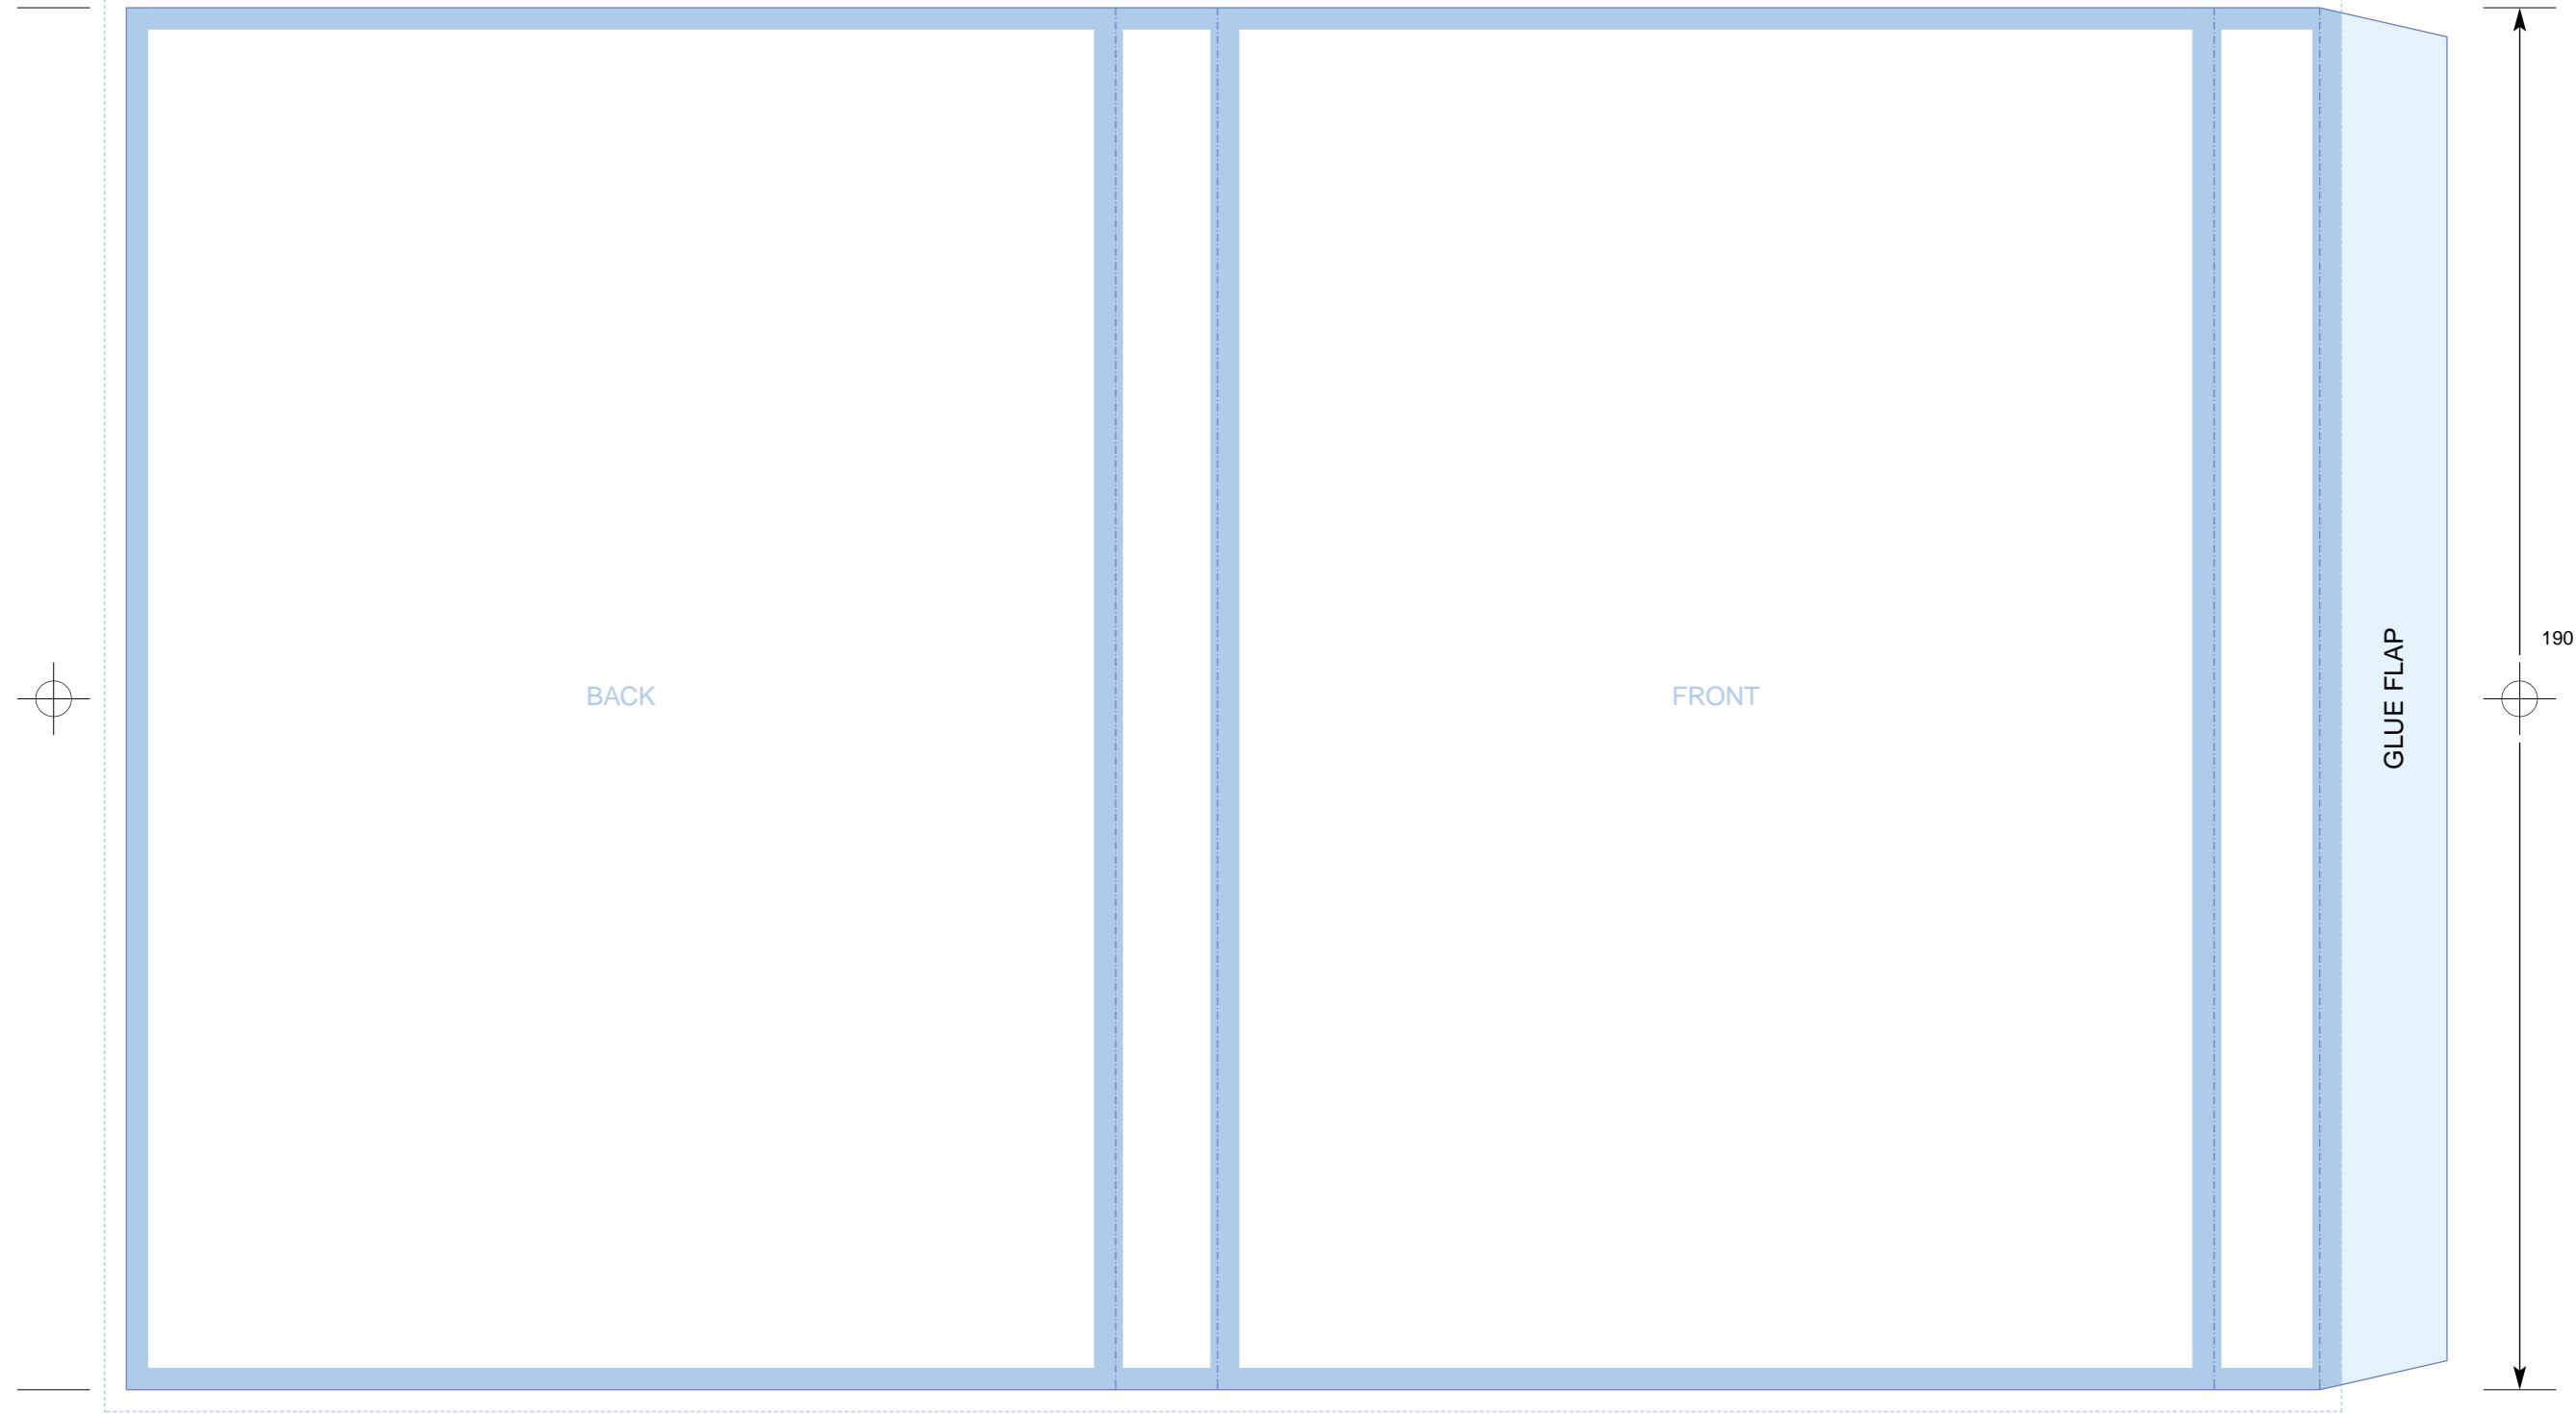

Key:  
No text area  
Bleed  
Trim  
Fold

CTP Template: DVD\_SLP2  
DVD Slipcase to hold 1 DVD, open top & bottom (Amaray)  
Customer  
Catalogue No.  
Job Title

COLOURS  
CYAN  
MAGENTA  
YELLOW  
BLACK

BACK

FRONT

GLUE FLAP

136

14

137

14.5

17.5

190

PLEASE NOTE THIS TEMPLATE HAS BEEN CREATED USING SPECIFIC CO-ORDINATES REQUIRED FOR COMPUTER TO PLATE IMAGING AND IS NOT TO BE ALTERED, MOVED OR THE DOCUMENT SIZE CHANGED. ALL DIMENSIONS ARE IN MILLIMETRES. BLEED ALLOWANCE OF 3MM ON TRIMMED EDGES