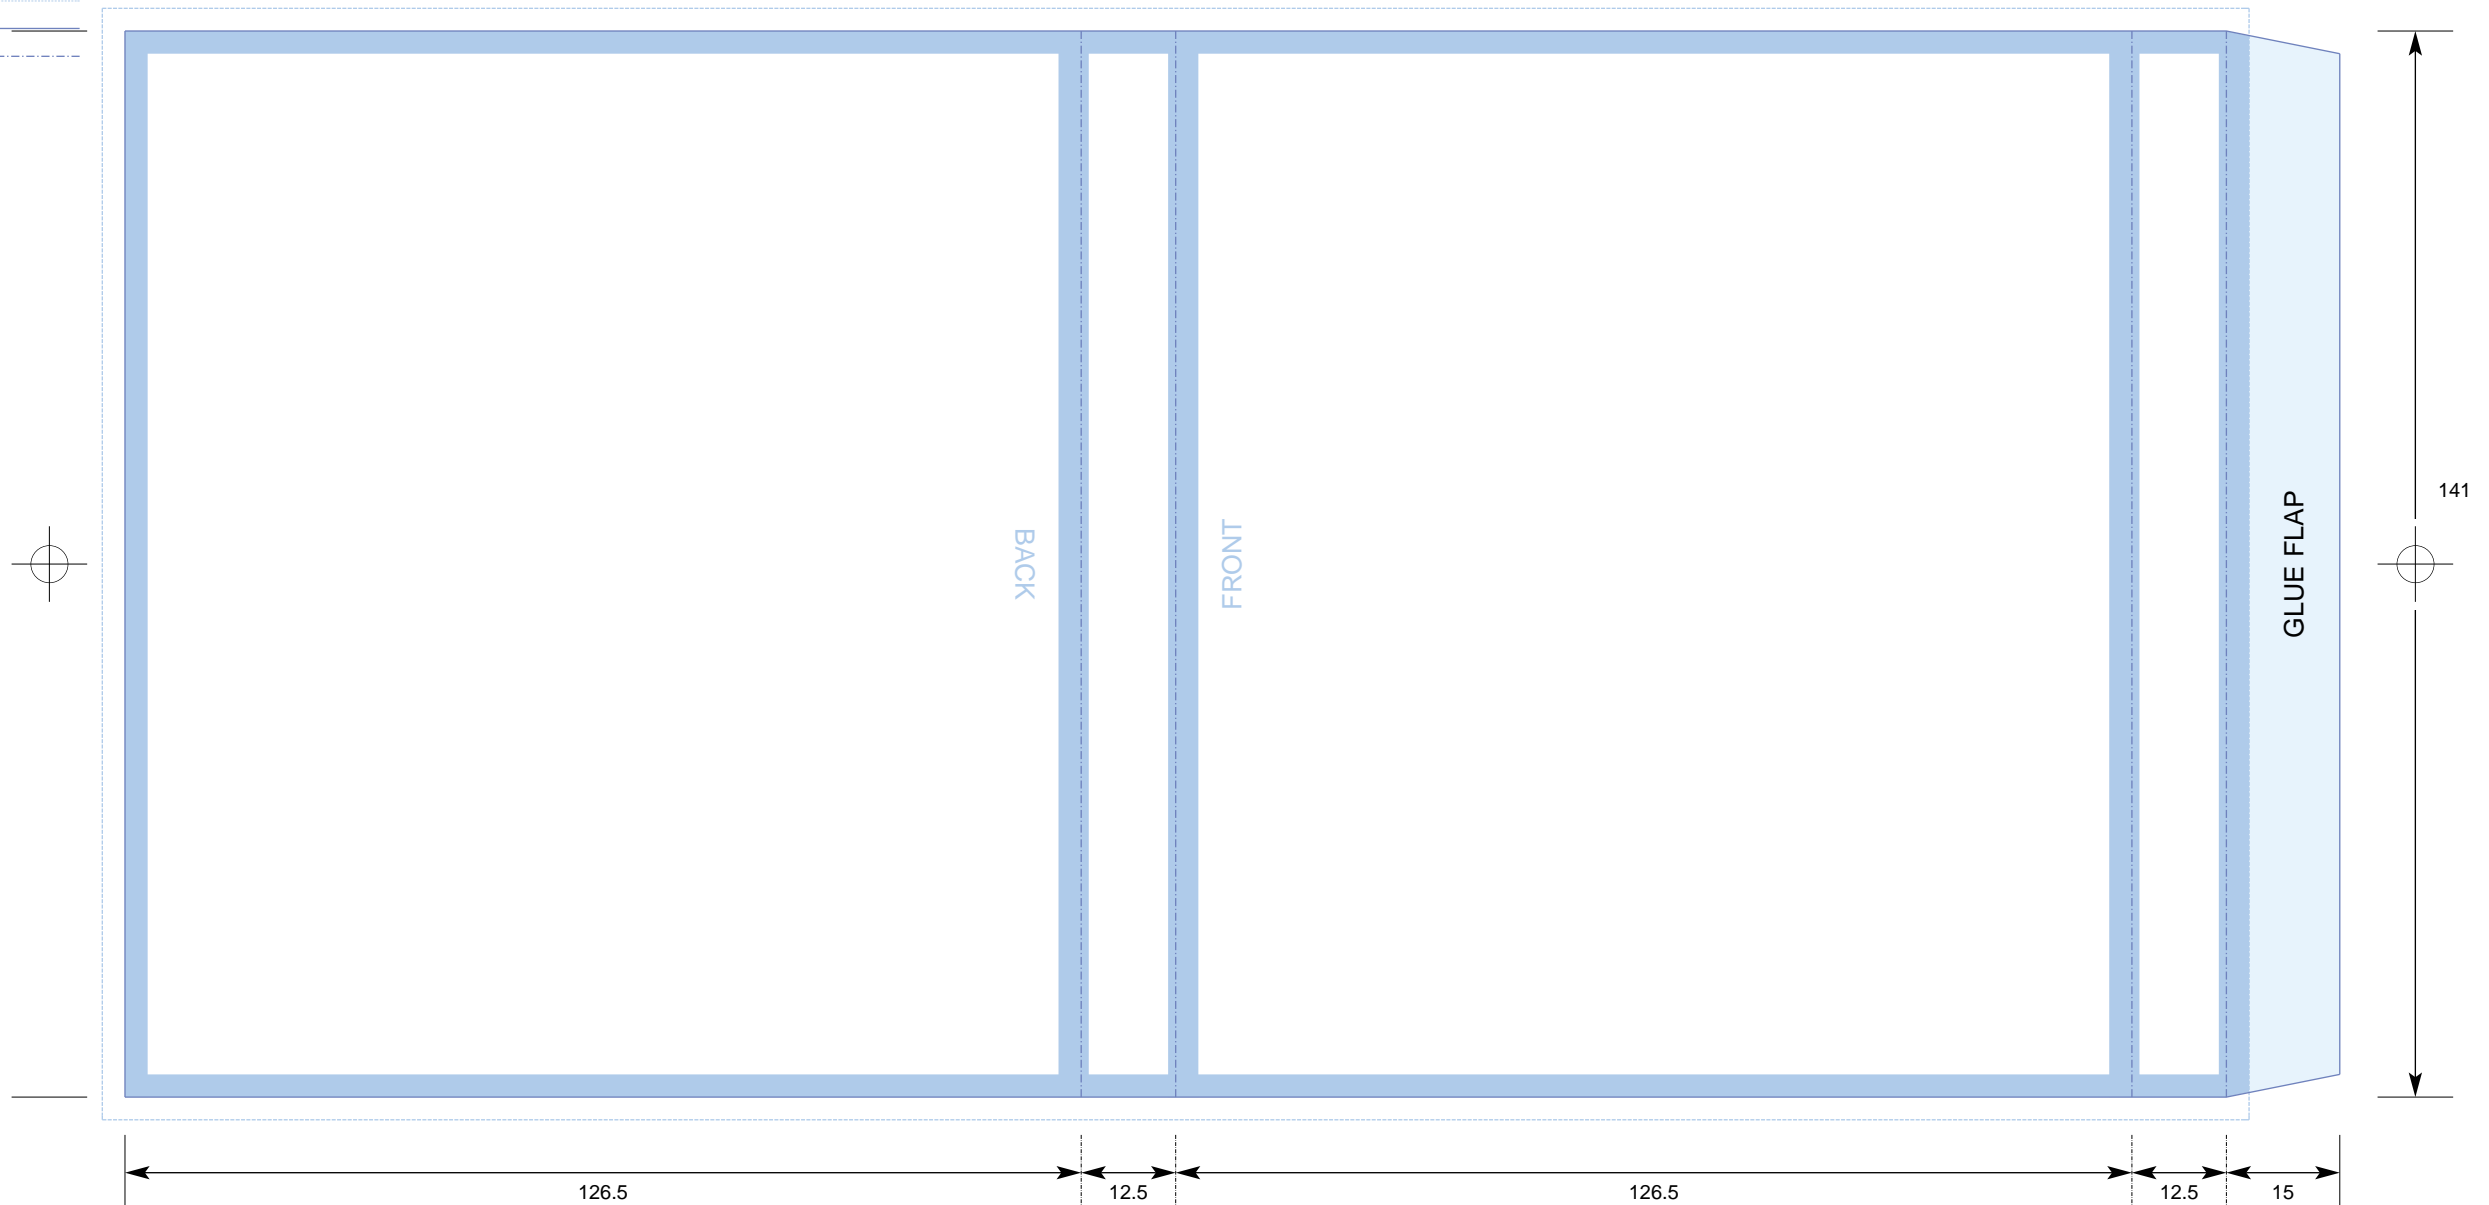

**PLEASE NOTE THIS TEMPLATE HAS BEEN CREATED USING SPECIFIC CO-ORDINATES REQUIRED FOR COMPUTER TO PLATE IMAGING AND IS NOT TO BE ALTERED, MOVED OR THE DOCUMENT SIZE CHANGED. ALL DIMENSIONS ARE IN MILLIMETRES. BLEED ALLOWANCE OF 3MM ON TRIMMED EDGES**