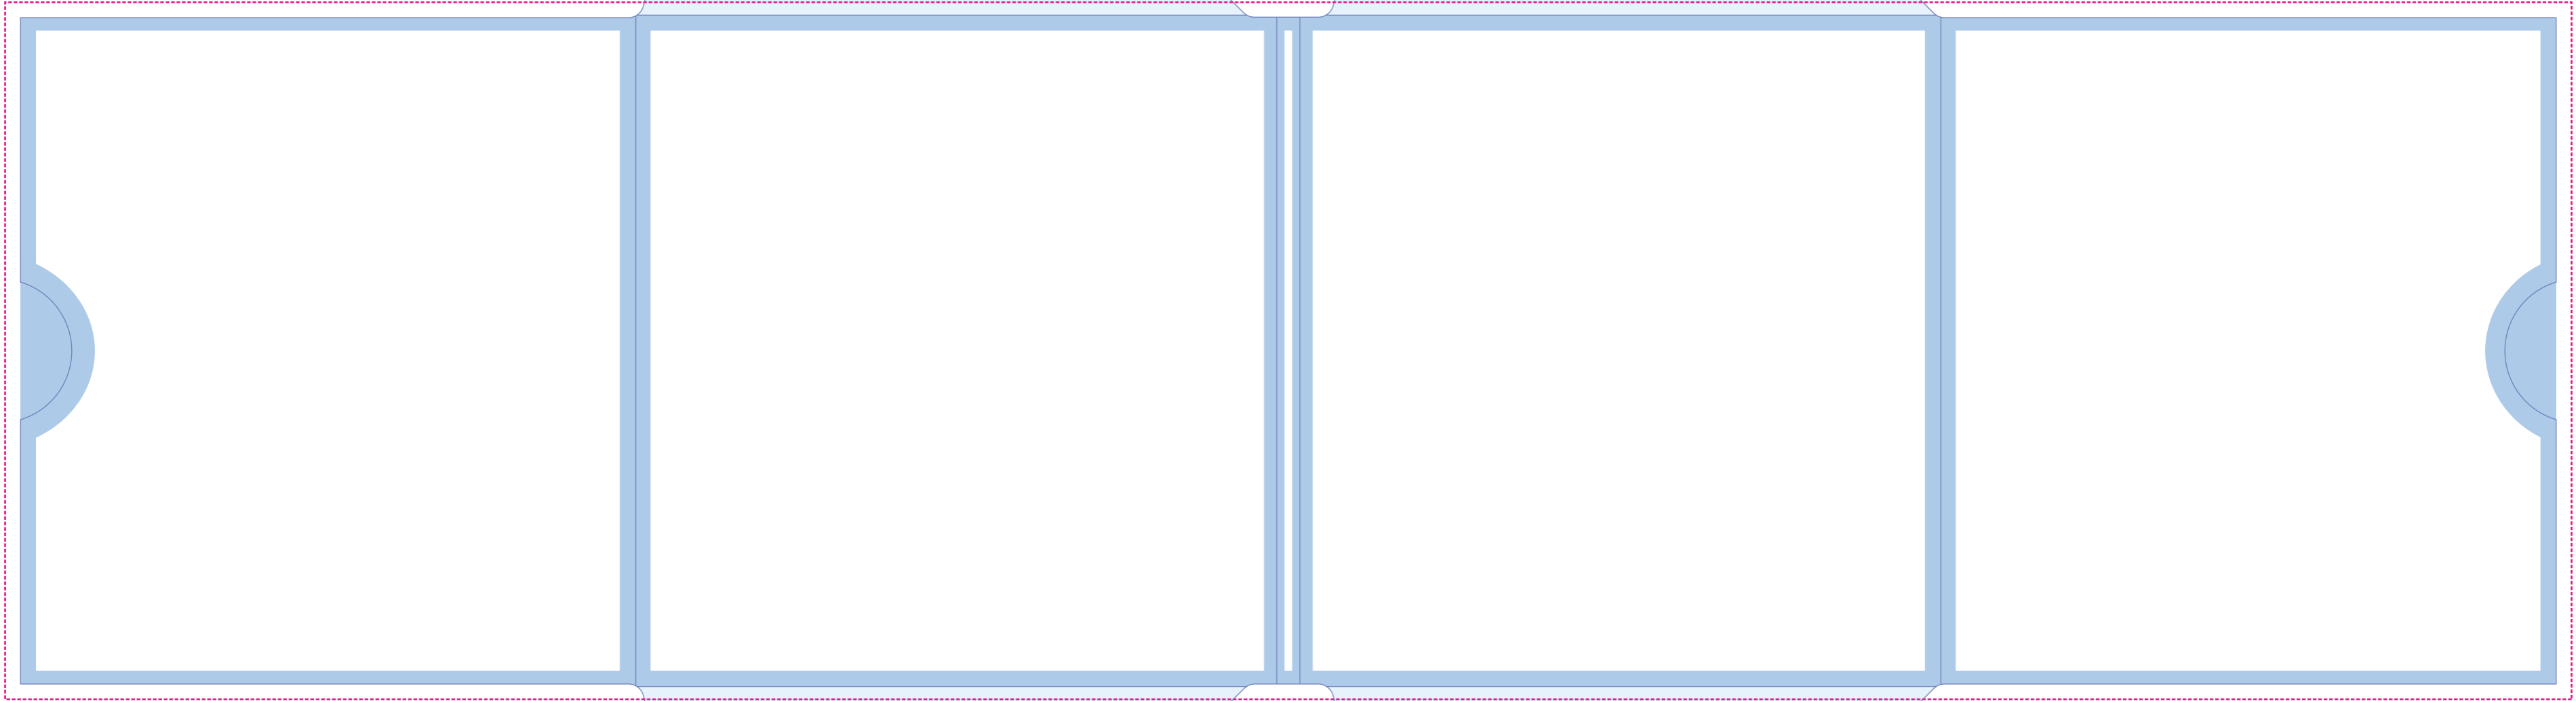

- Key:
- No text area
- No print area
- Bleed
- Trim
- Fold

BACK COVER

FRONT COVER

GLUE FLAP

GLUE FLAP

GLUE FLAP

GLUE FLAP

120

125

4.5

125

120

130