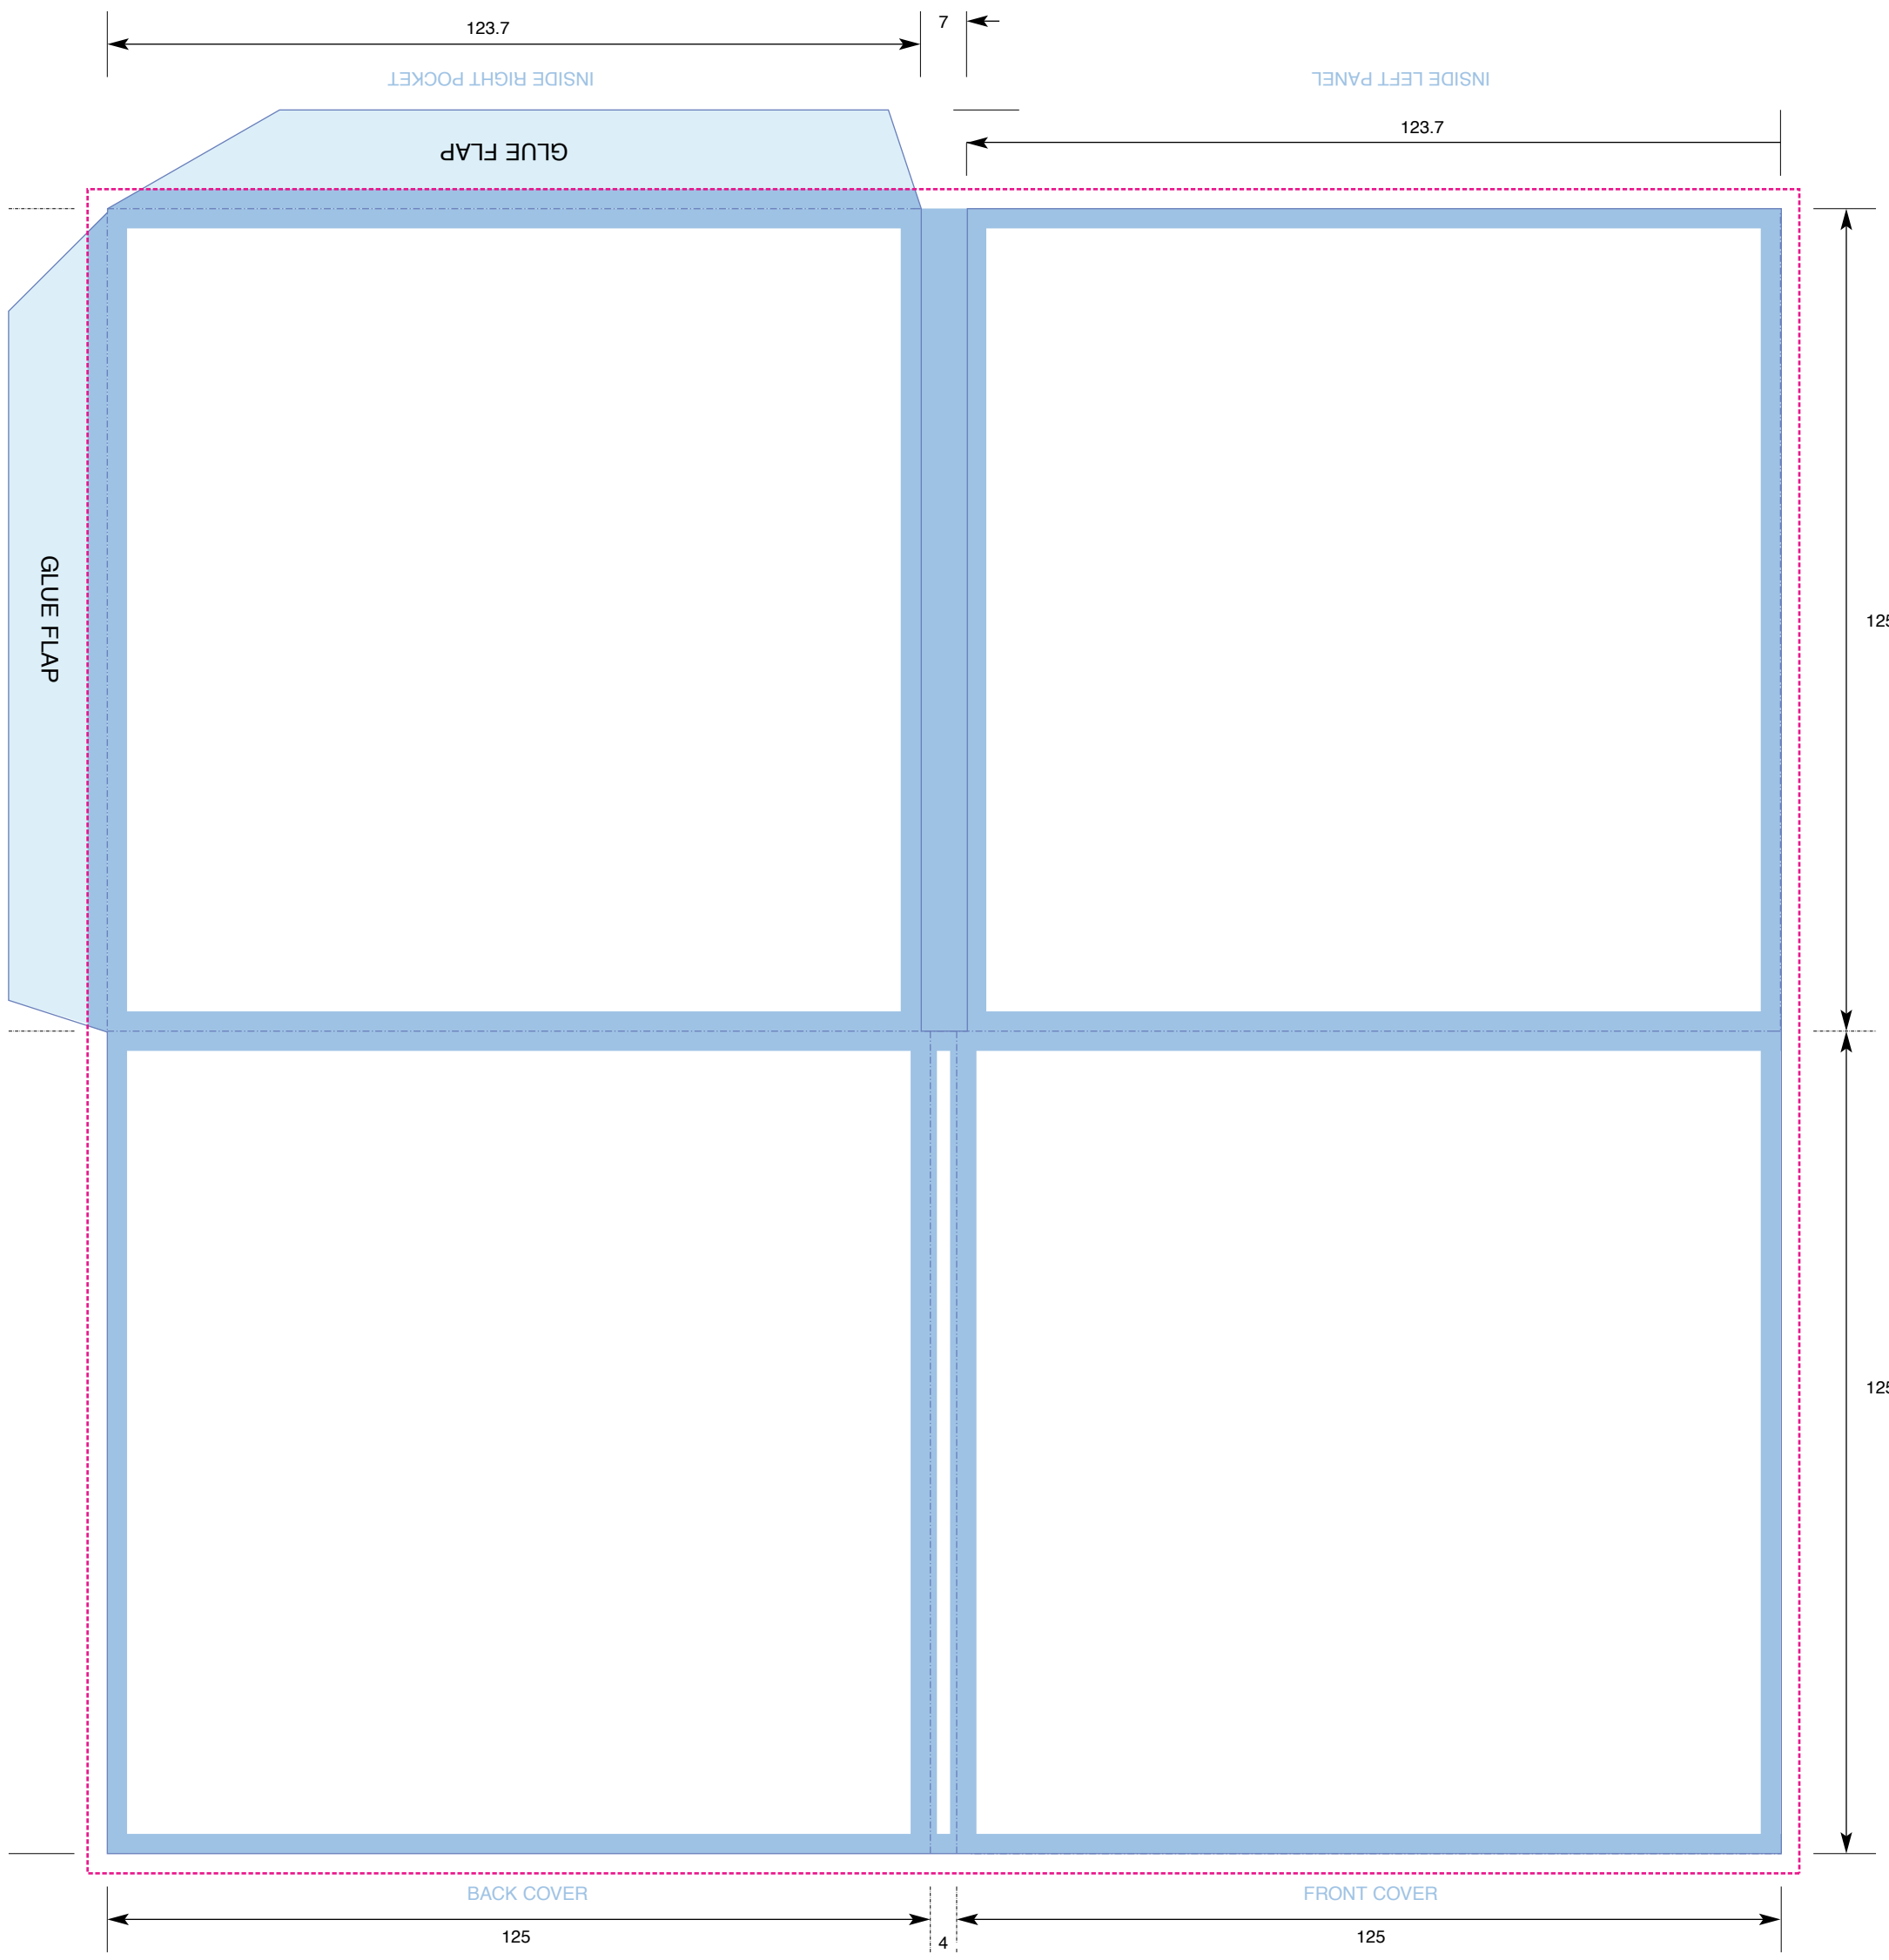

Key:

No text area

Bleed

Trim

Fold

123.7

7

123.7

125

125

BACK COVER

4

FRONT COVER

125

125

INSIDE RIGHT POCKET

INSIDE LEFT PANEL

GLUE FLAP

GLUE FLAP