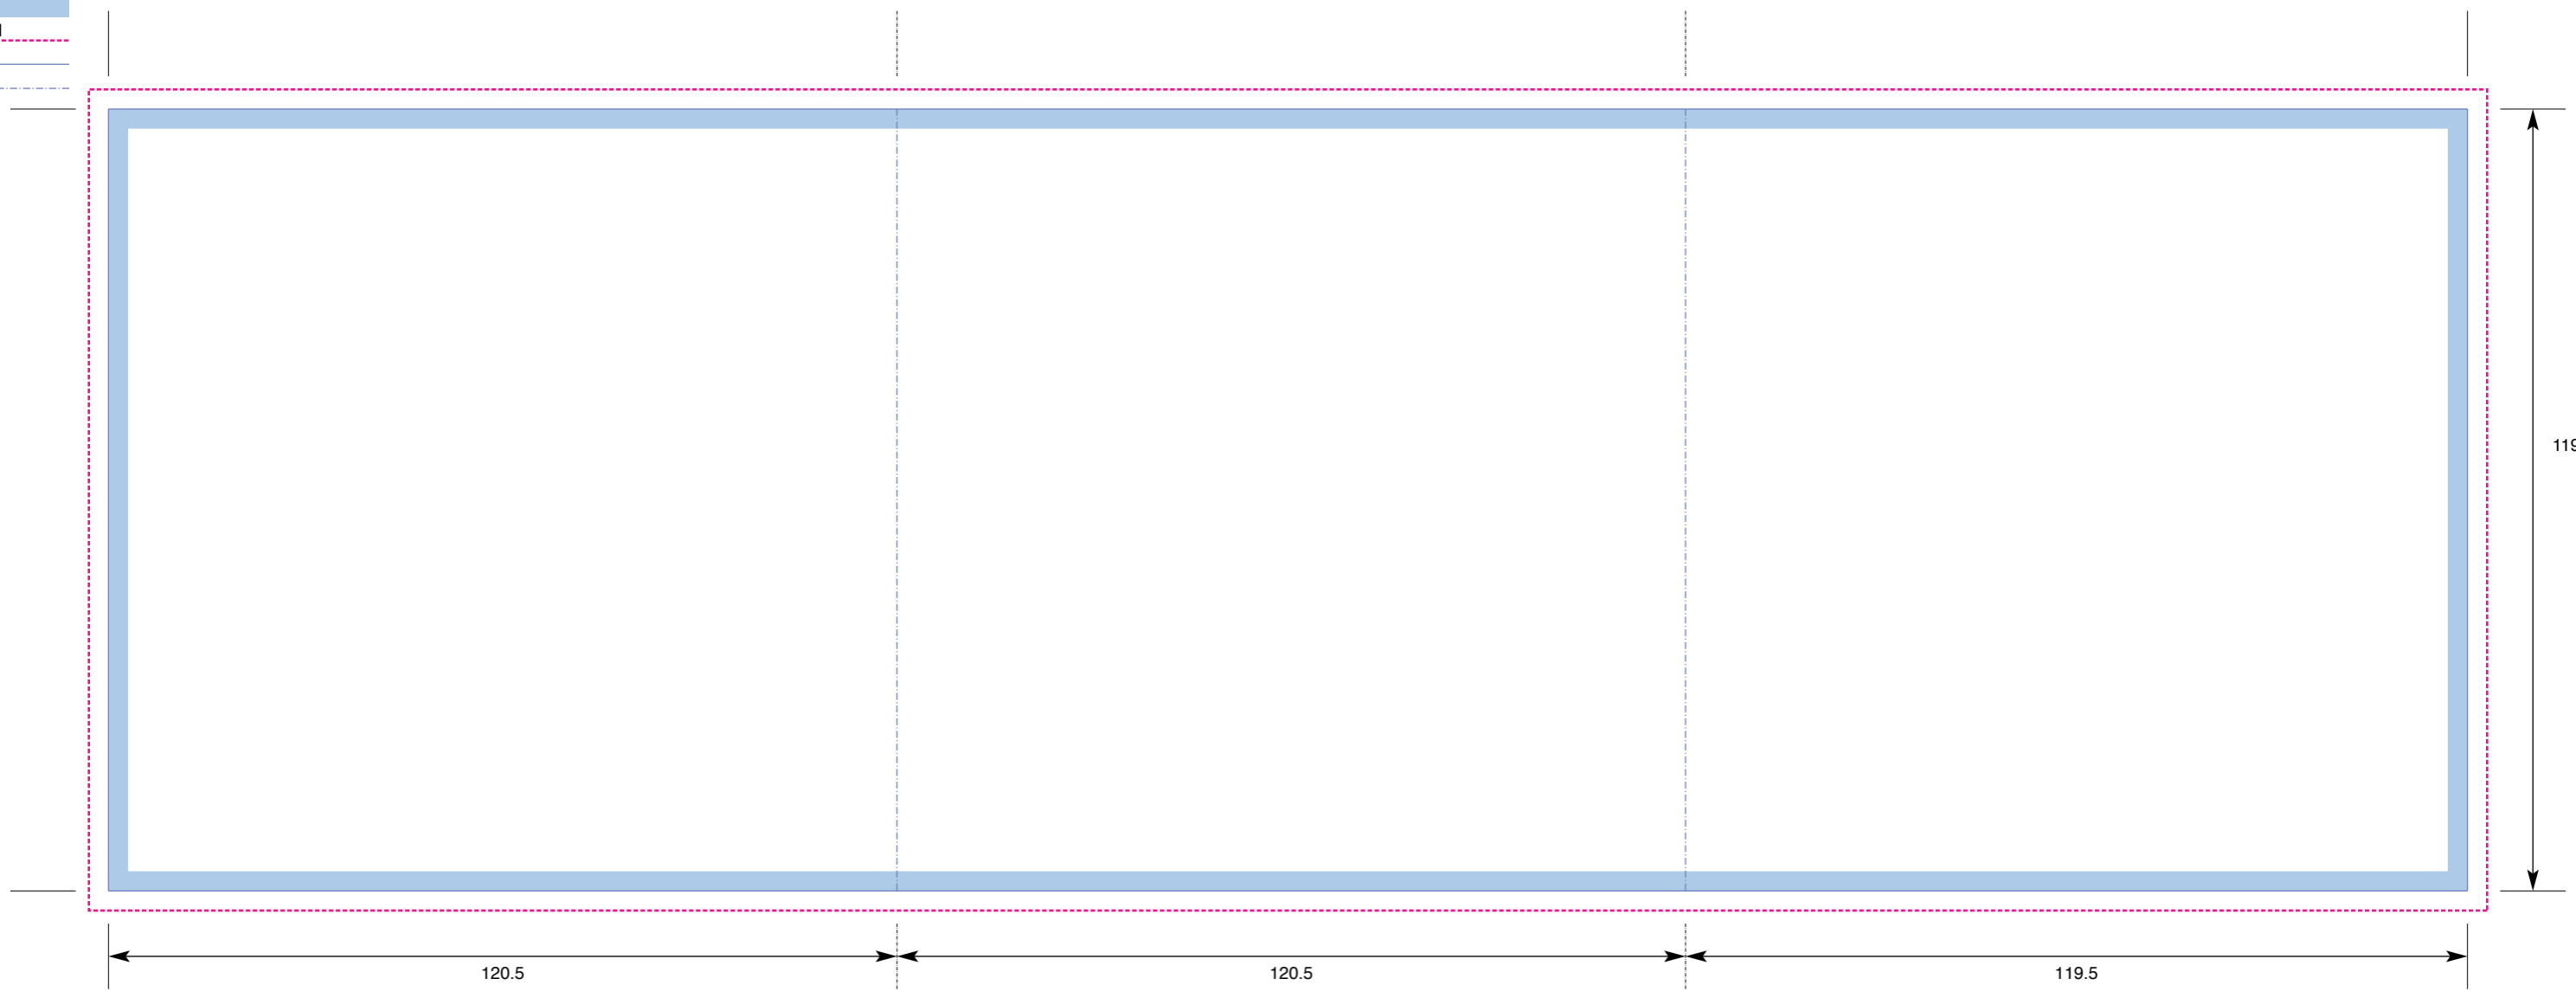

- No text area
- Bleed
- Trim
- Fold

120.5

120.5

119.5

119.5