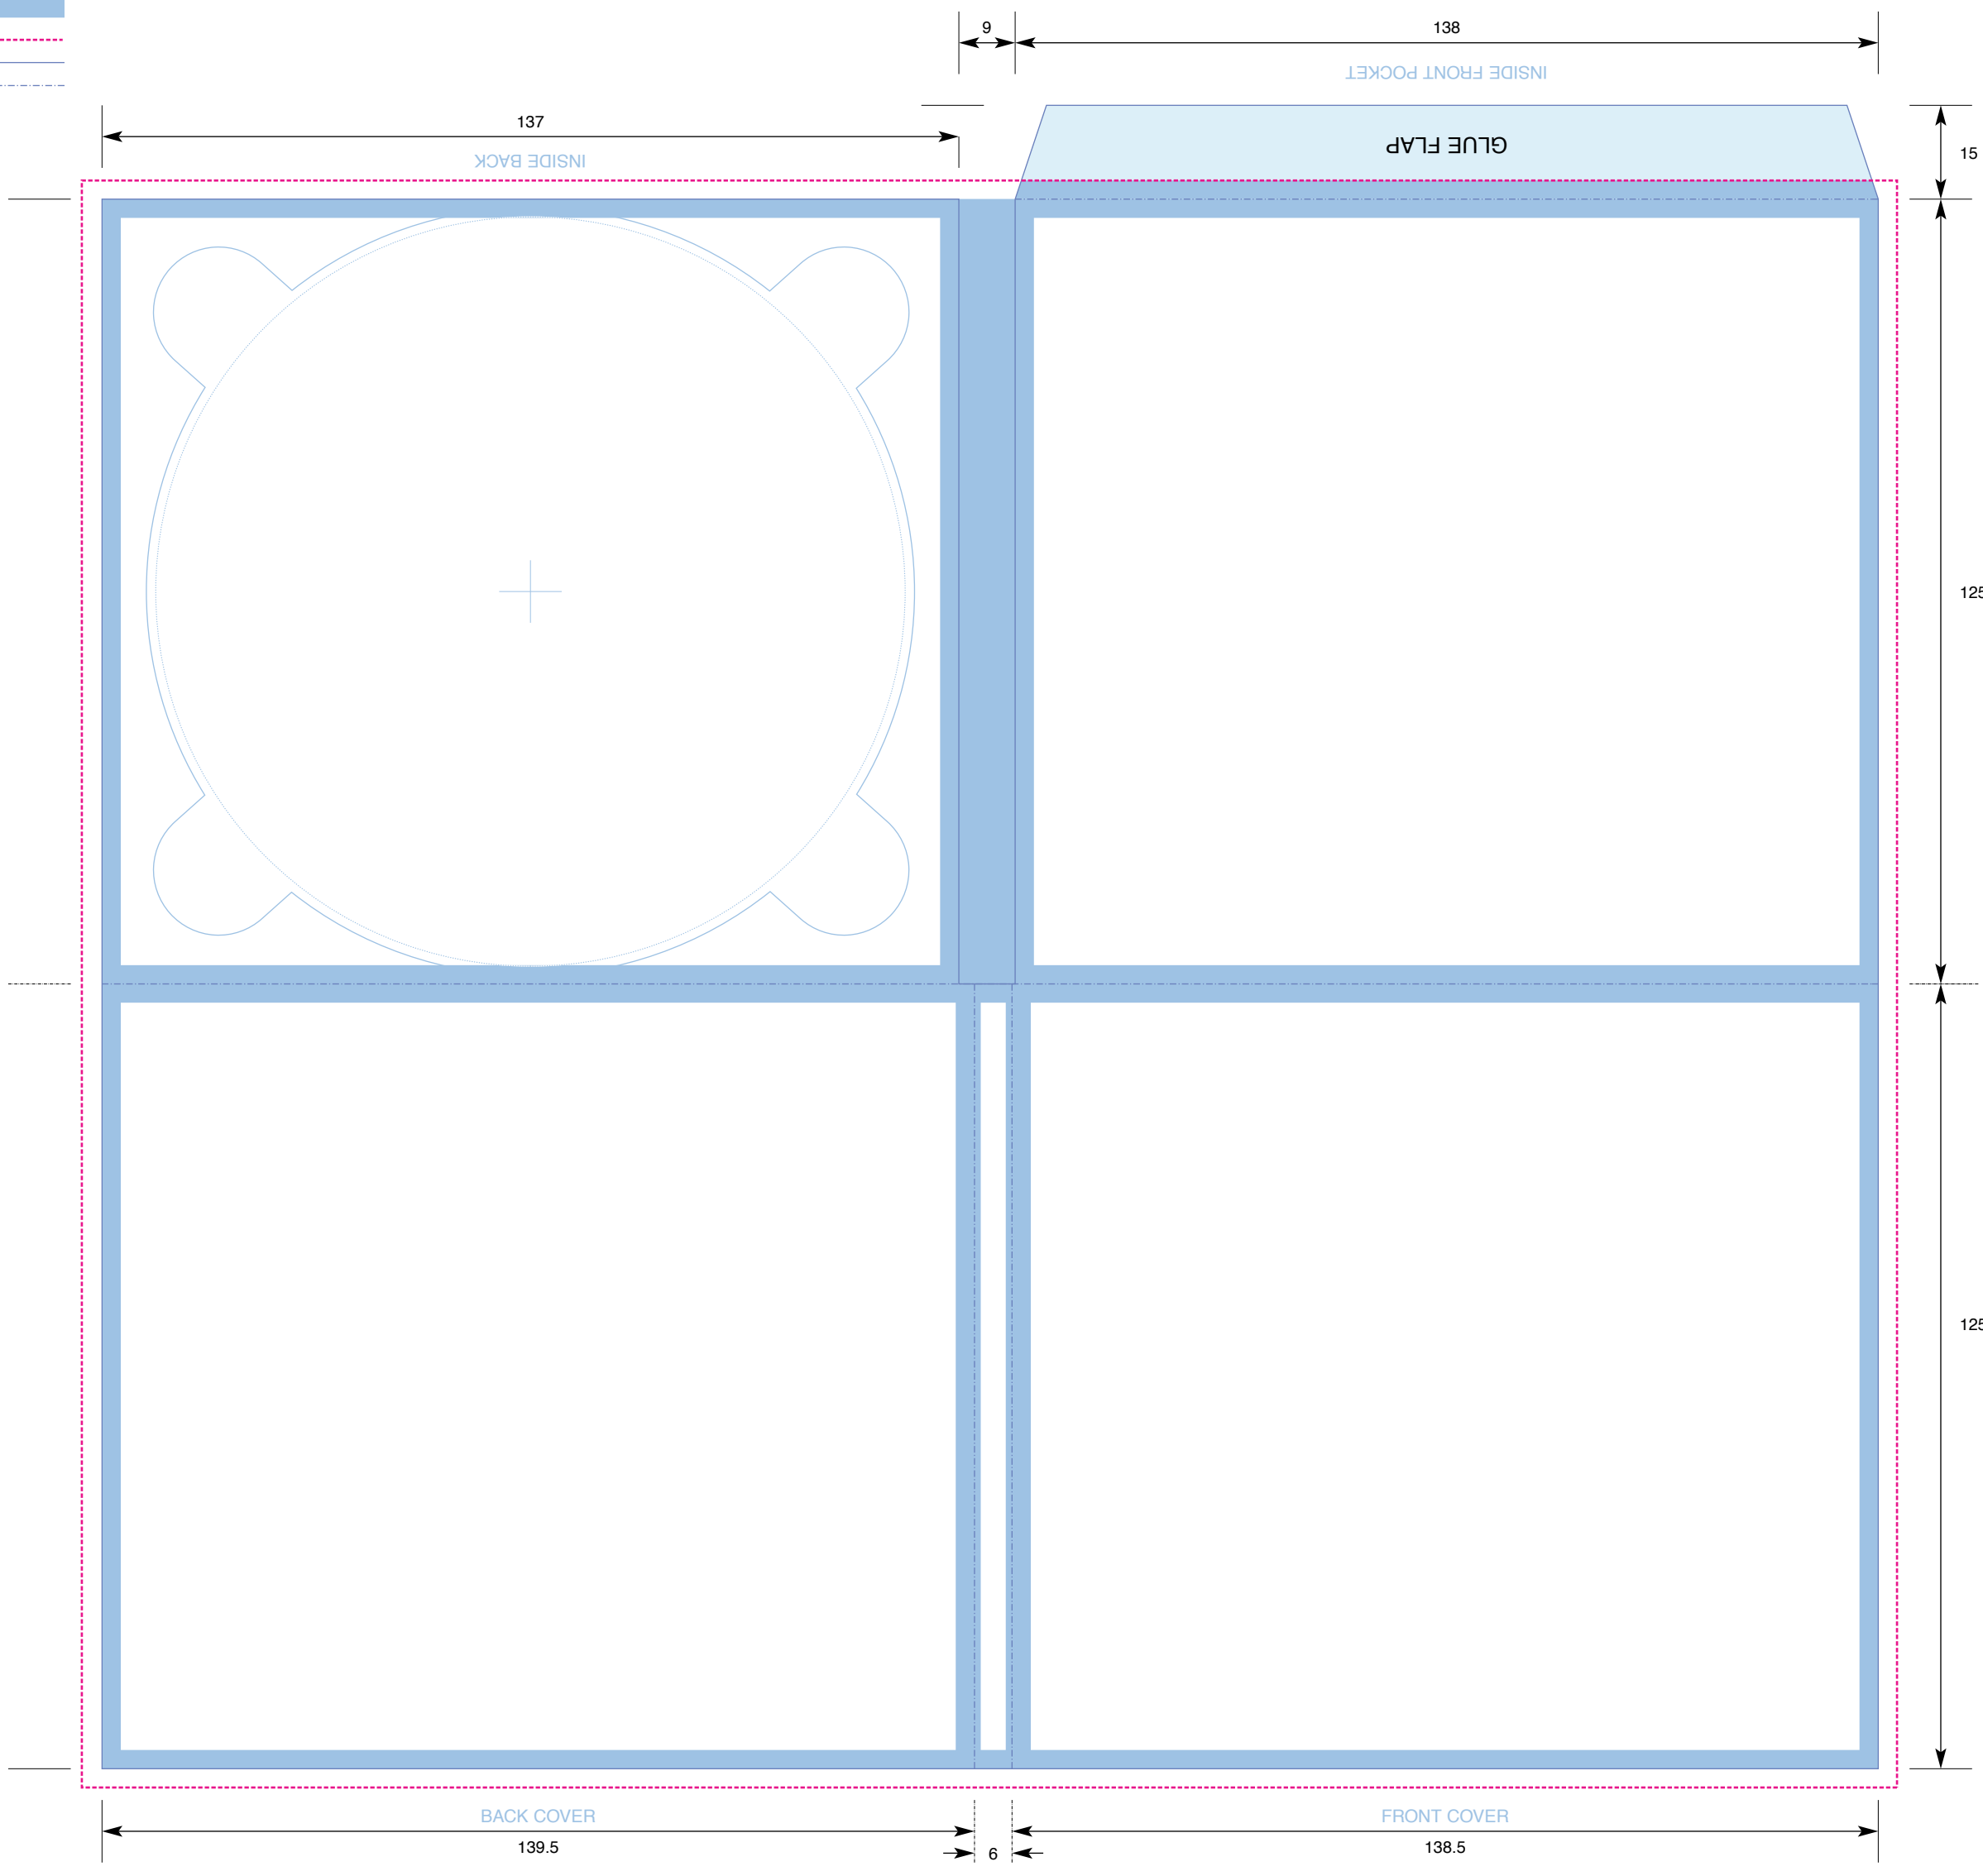

- Key:
- No text area
- Bleed
- Trim
- Fold

INSIDE BACK

INSIDE FRONT POCKET

GLUE FLAP

BACK COVER

FRONT COVER

137

138

15

125.5

125.5

139.5

138.5

9

6